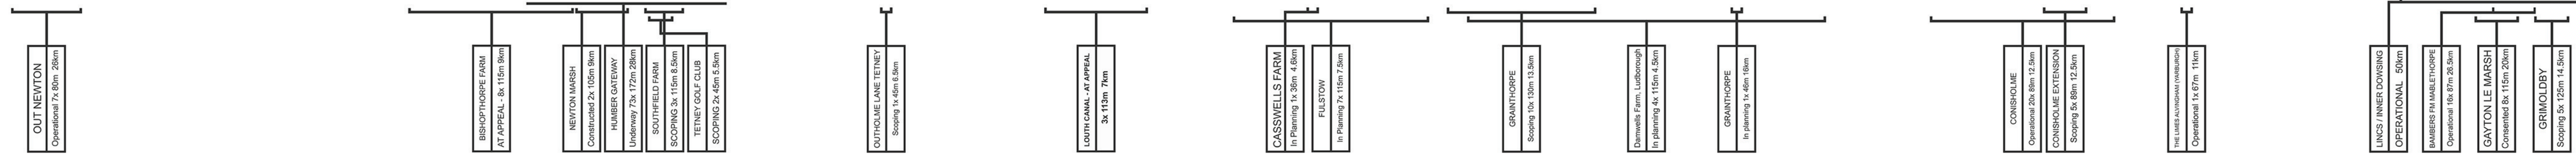

CUMULATIVE EFFECT

POV:
LAT: 53 27.331' North
LONG: 000 06.004 West

VIEWED FROM PUBLIC FOOTPATH KNOWN AS WANDERLUST WAY.

NOTES:
Conisholme Extension represented same size / type due to lack of details.
Southfield Farm, Tetney - represented in approximate positions, due to boundary of site only shown on scoping documentation, but shown as 115m high as per proposal. Also, turbine model not specified.

Montage depicts turbines only, and not associated infrastructure required with each proposal.

Wind turbine projects visible from Wanderlust Way Viewpoint

© MARSH WINDFARM ACTION GROUP 02/07/2014